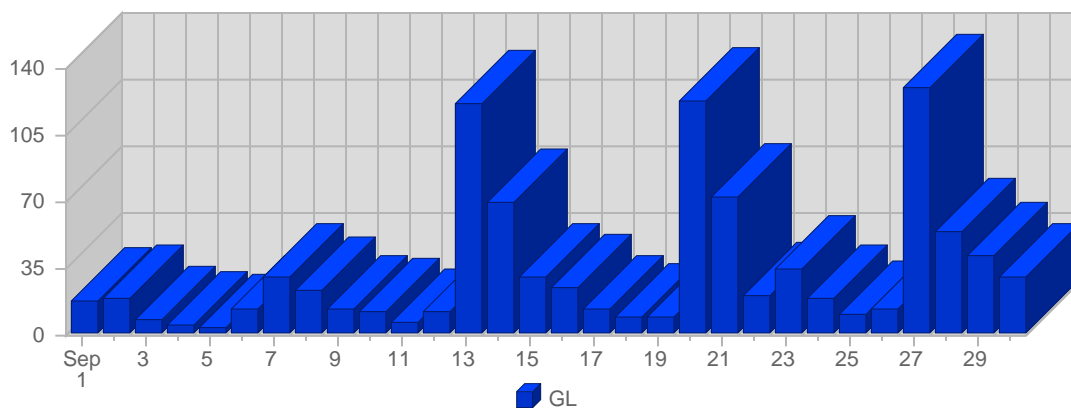

### Report Description

Report Description: Watches visitors triggered during the month of September 2004  
 Report Range: Month of September 2004  
 Report Scope: Historical Data  
 List Size: 1 of 1

### Breakdown

#	Item	Total Triggers	Average Triggers Historically	Change	Percent of Triggers
1.	GL	966	728.85	-279 ▼	100.00%
		966	729		