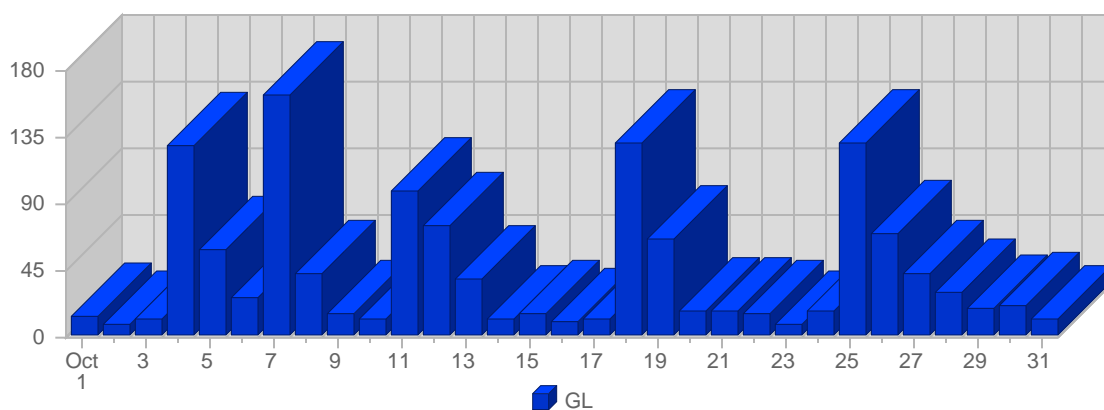

Pages Reports Great Lakes WaterNews

Report Description

Report Description: Watches visitors triggered during the month of October 2004
 Report Range: Month of October 2004
 Report Scope: Historical Data
 List Size: 1 of 1

Breakdown

#	Item	Total Triggers	Average Triggers Historically	Change	Percent of Triggers
1.	GL	1,302	728.85	+336 ▲	100.00%
		1,302	729		