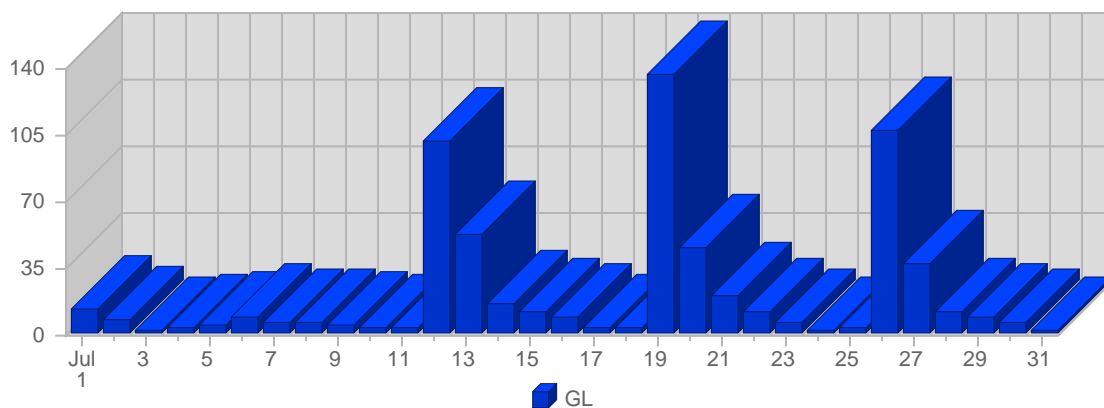

Pages Reports Great Lakes WaterNews

Report Description

Report Description: Watches visitors triggered during the month of July 2004
 Report Range: Month of July 2004
 Report Scope: Historical Data
 List Size: 1 of 1

Breakdown

#	Item	Total Triggers	Average Triggers Historically	Change	Percent of Triggers
1.	GL	643	728.85	-229 ▼	100.00%
		643	729		