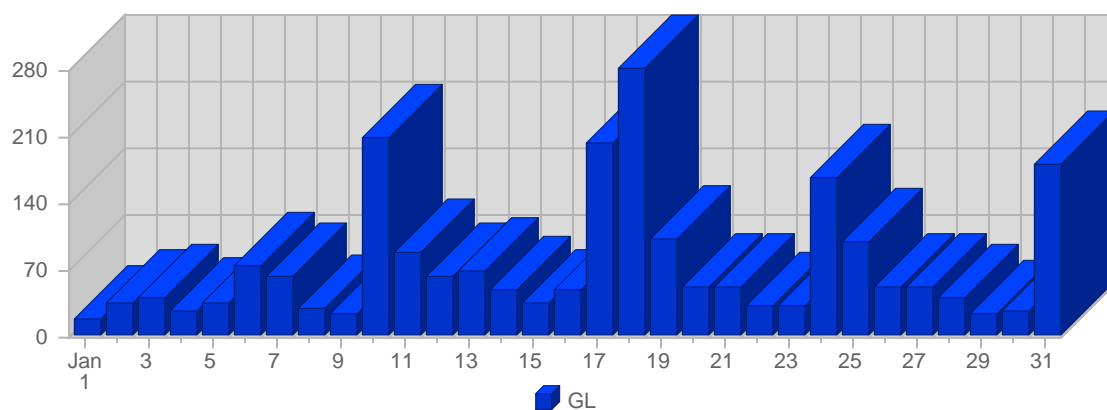

### Report Description

Report Description: Watches visitors triggered during the month of January 2005  
 Report Range: Month of January 2005  
 Report Scope: Historical Data  
 List Size: 1 of 1

### Breakdown

#	Item	Total Triggers	Average Triggers Historically	Change	Percent of Triggers
1.	GL	2,260	728.85	+728 ▲	100.00%
		2,260	729		